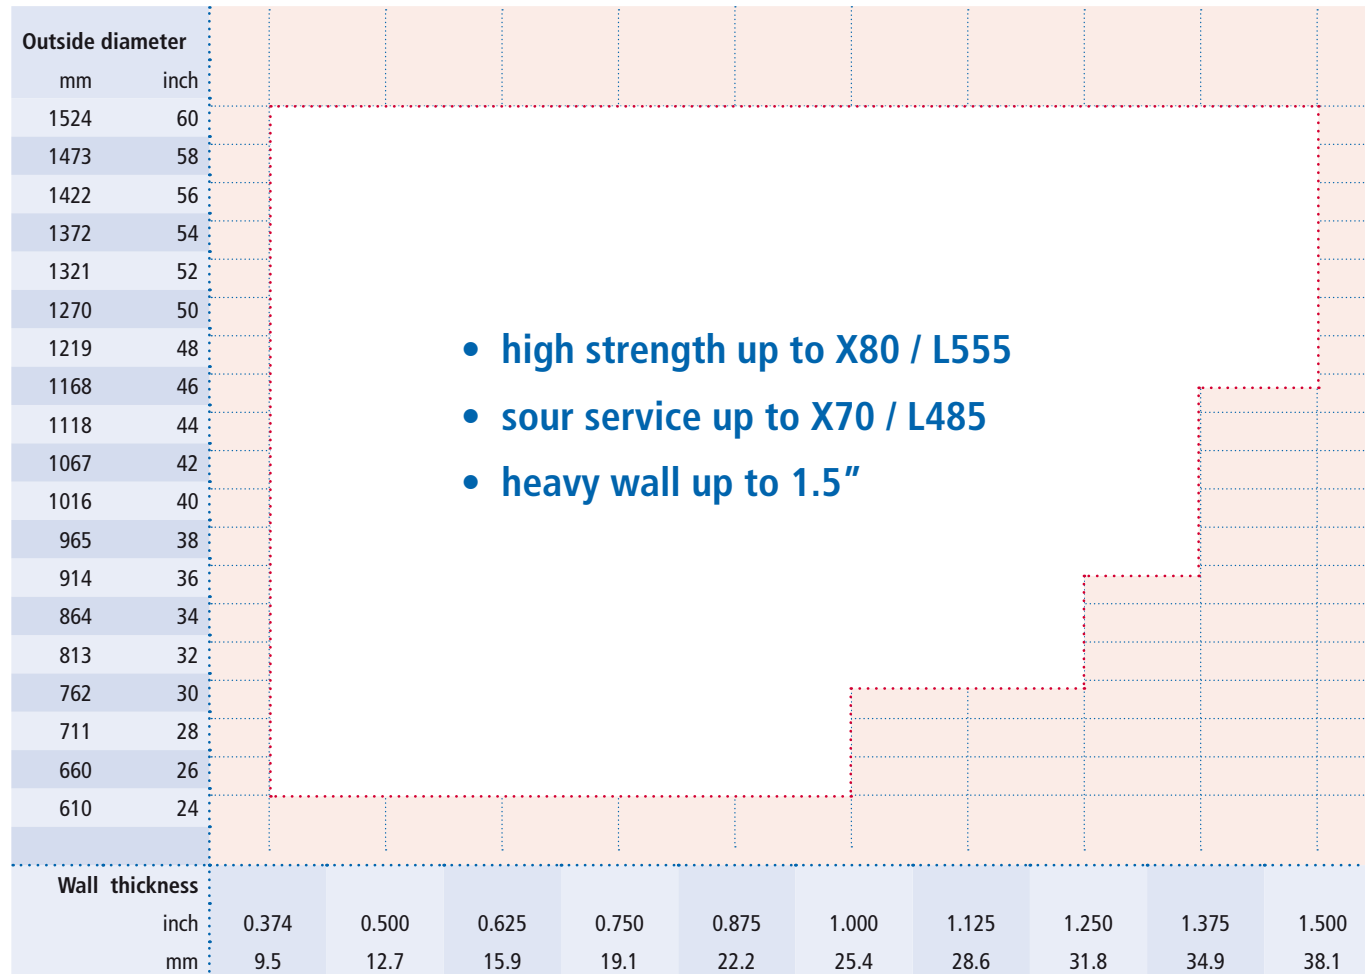

Production range – longitudinally welded

Other dimensions are available up on request.