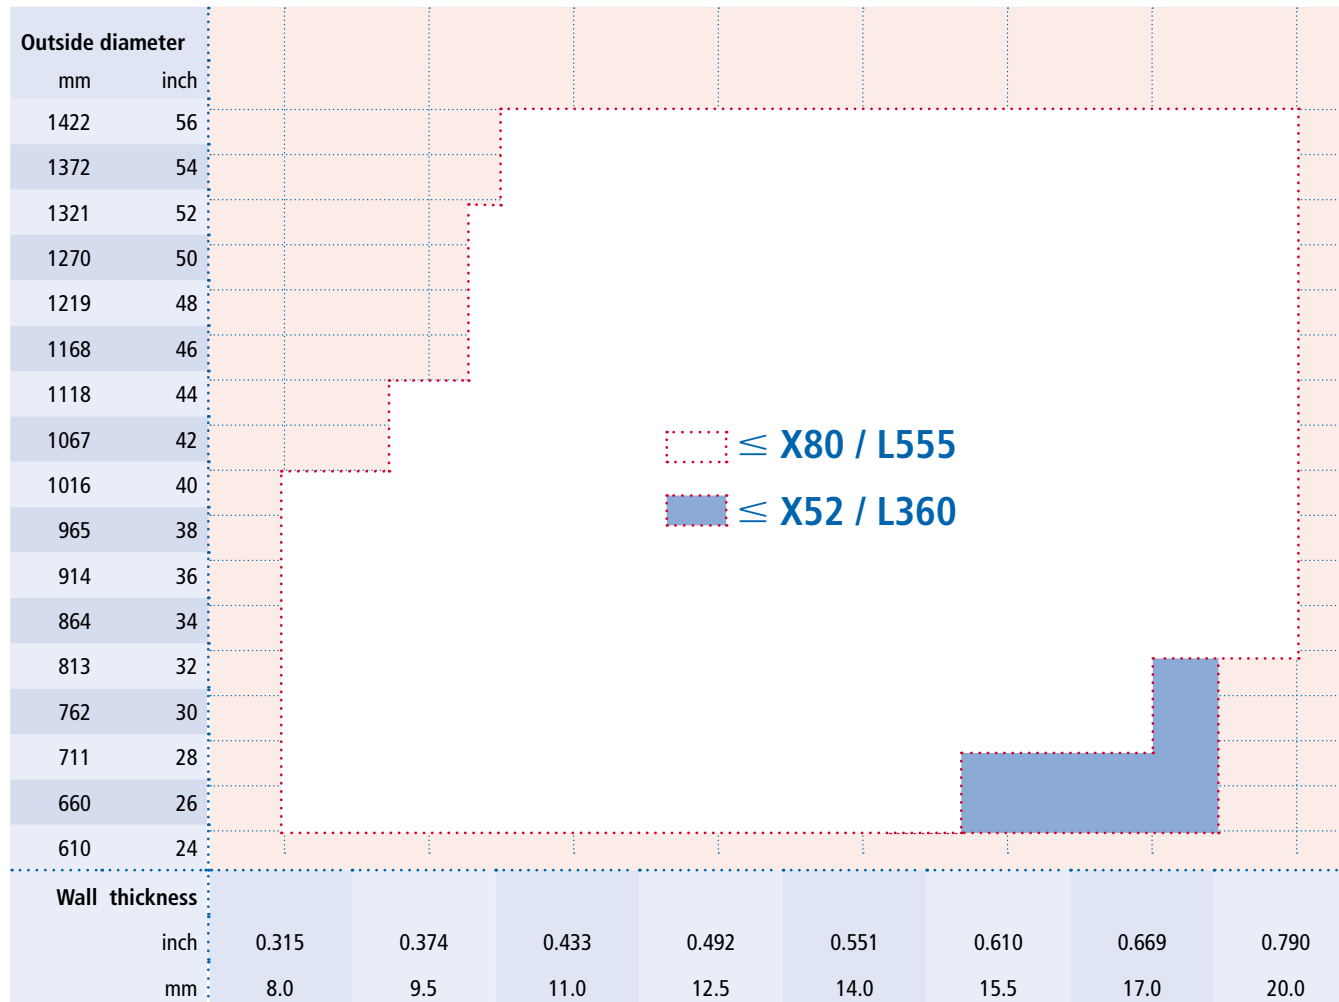

Production range – helically welded

Other dimensions are available up on request.