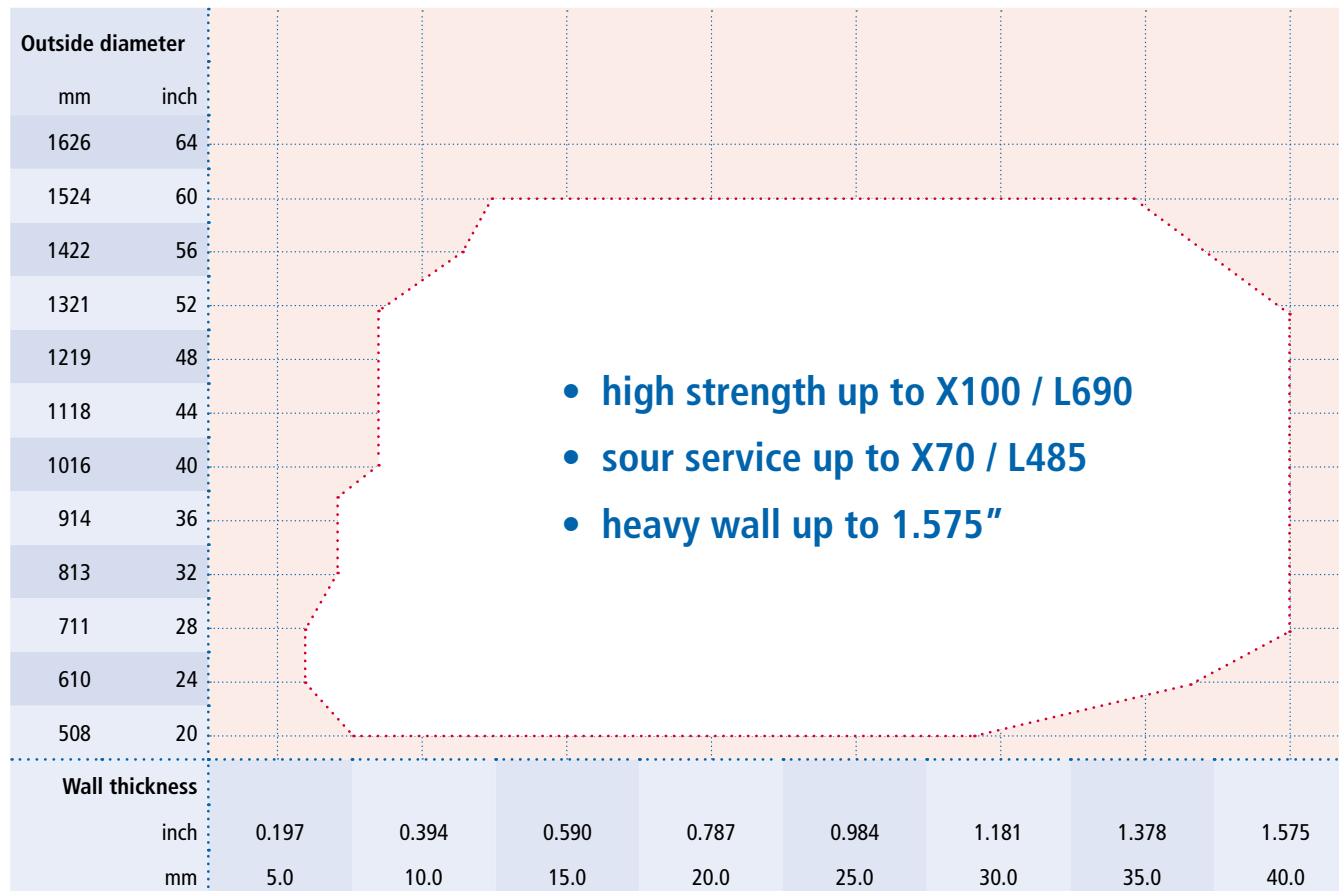

Production range – longitudinally welded

Other dimensions are available up on request.